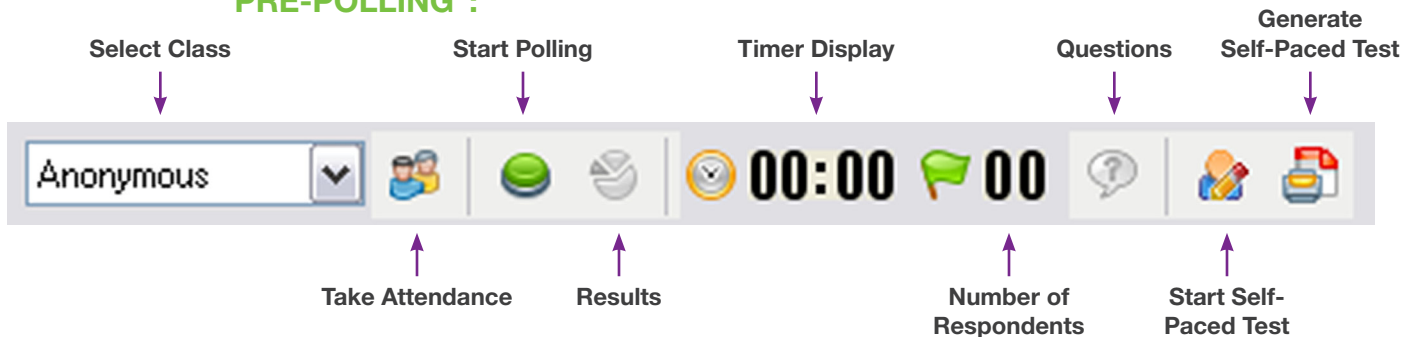

MimioVote Toolbar

MimioVote Toolbar is used in conjunction with MimioVote Question Templates while in MimioStudio Notebook.

PRE-POLLING*:

TO STOP POLLING:

Quick Vote Toolbar

Use Mimio Quick Vote to poll students while outside of Notebook. Access Mimio Quick Vote via the Applications button on your MimioStudio Tools Toolbar.

* The MimioVote Toolbar will only appear when a MimioVote Station is connected to your computer and a MimioVote Question template is on a page within your lesson.