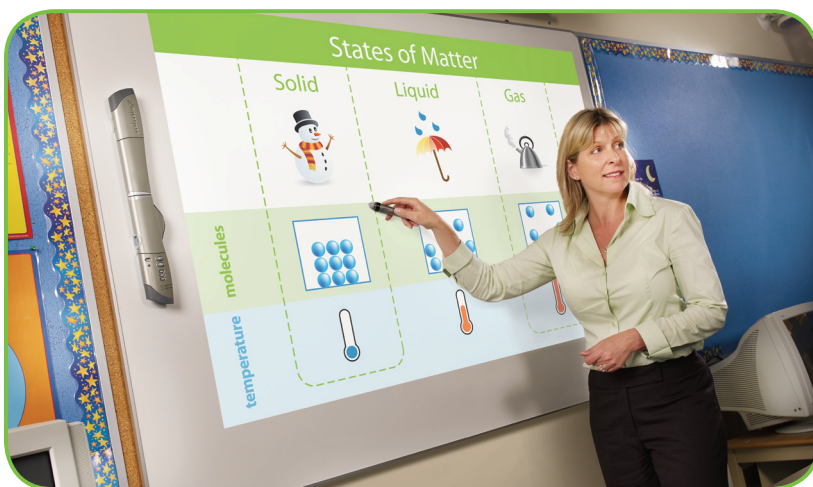

INTERACTIVE MODE

Mimio Interactive uses portable hardware to convert any whiteboard into a fully interactive surface.