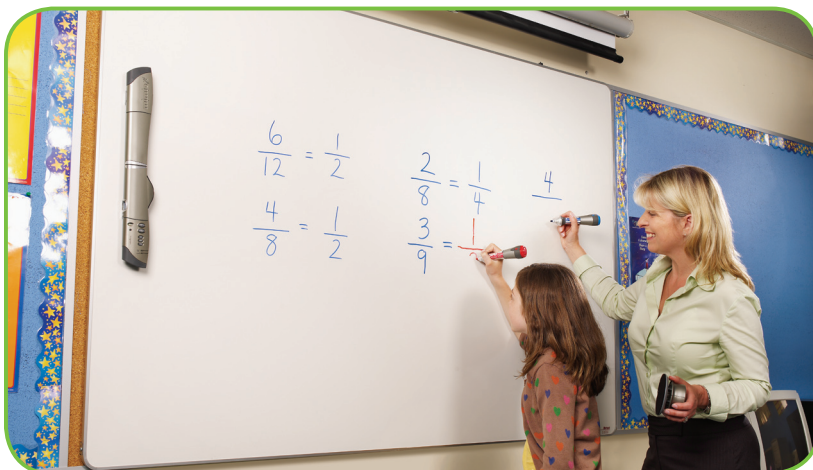

CAPTURE MODE

The mimio Capture Kit allows you to electronically save anything recorded on your whiteboard using EXPO™ dry-erase markers.