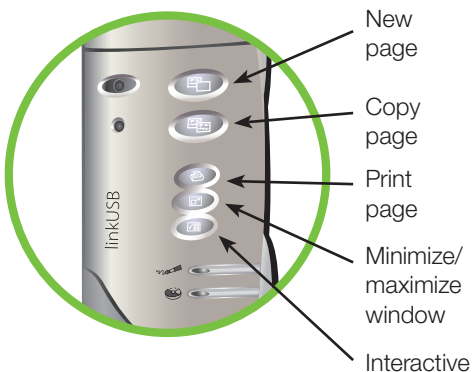

CAPTURE MODE

The mimio Capture Kit allows you to electronically save anything recorded on your whiteboard using EXPO™ dry-erase markers.